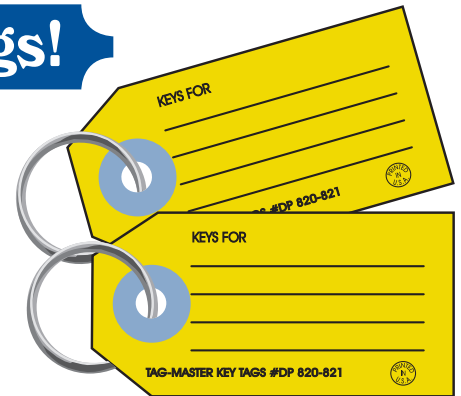

Key Tags!

**CUSTOMIZE
THIS PRODUCT
800-772-2178**

- Home For Sale
- Rentals/Vacation Homes
- Business & Office
- Service Companies, etc.

USE YOUR SELF-INKING
STAMP (See Custom
Stamps) OR NAME & AD-
DRESS STICKERS TO LABEL
2nd SIDE KEY TAGS. RESS-
48500 (DP820)

33-20 **$2.25** Yellow stock
12 pkg. W/RINGS

REAL ESTATE SUPER STORE

800-772-2178
503-639-1300 Fax: 503-639-1318

Parkside Business Center, Bldg. 20
8065 SW Cirrus Dr., Beaverton, OR 97008

www.RESuperStore.com
E-Mail: sales@resuperstore.com